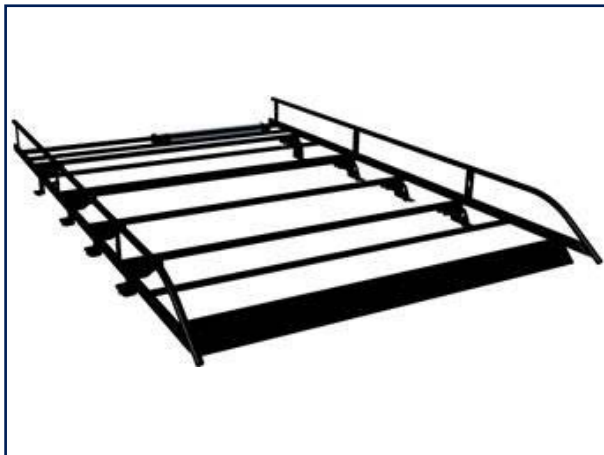

Glazed with Fabric Insulation: €590

Engine Guard Protective Cover

€215

Front One-Piece Rubber Mat
€45

Mudflaps Set
Front: €22
Rear: €24

Steel Roof Rack
Standard van: €1,215
Long van: €1,230

Wind Deflector Set
€230