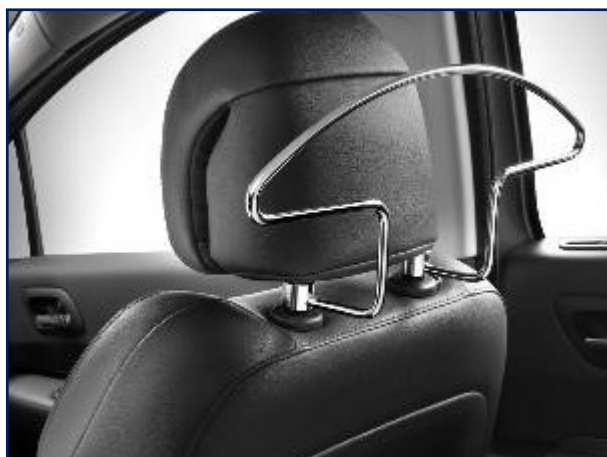

Headrest Hanger Attachment

€40