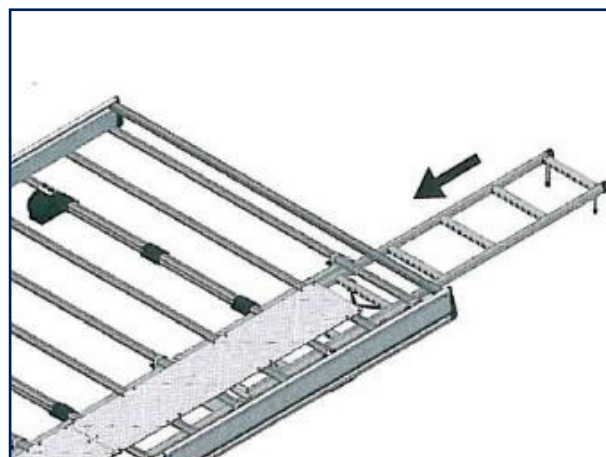

Steel Roof Rack Ladder
(330 L1 H1 & 333 L2 H2): €473
(333 & 335 L3 H2): €488